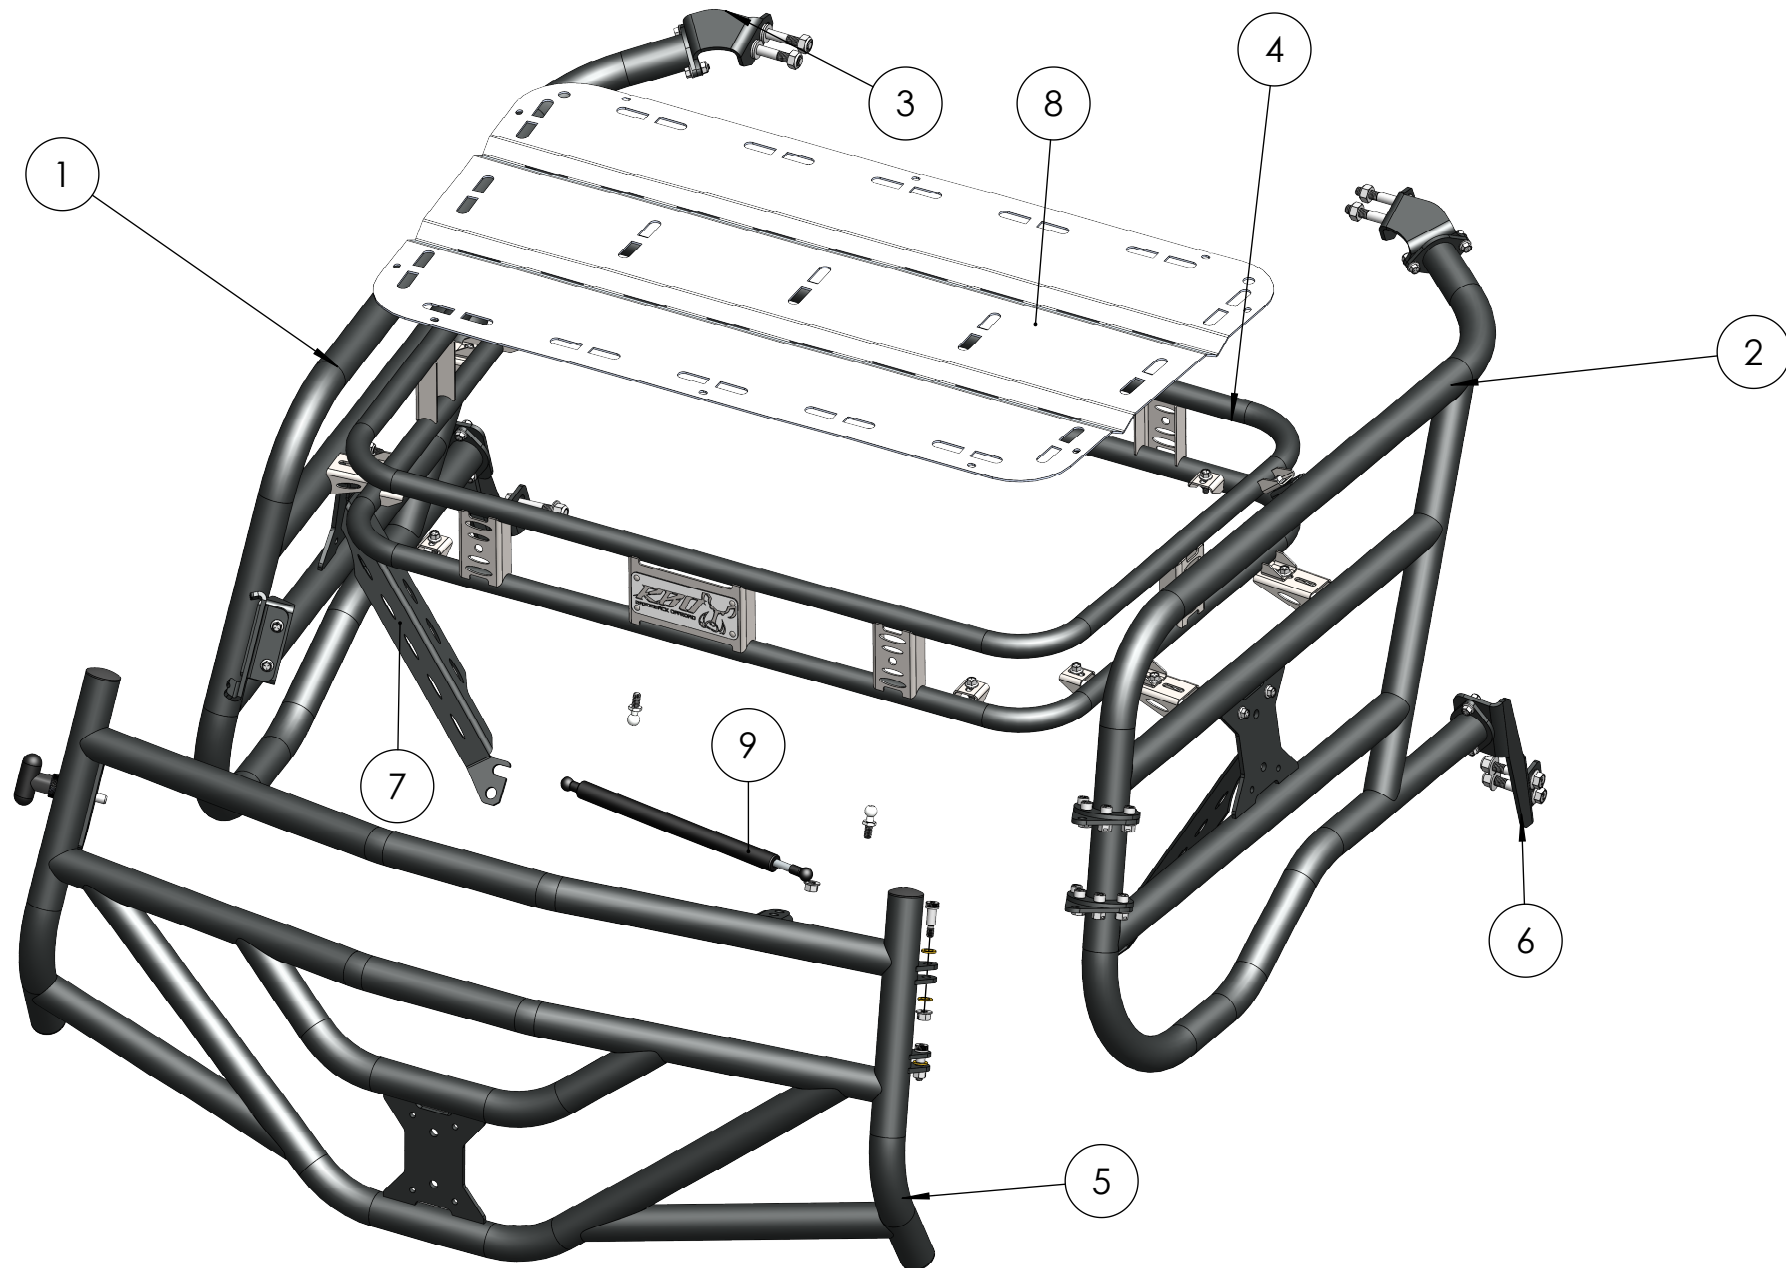

ITEM NO.	PART NUMBER	DESCRIPTION	QTY.
1	RBO5118	RZR1000 Expedition Rack Tube Side Assembly - Left	1
2	RBO5117	RZR1000 Expedition Rack Tube Side Assembly - Right	1
3	RBO5114	RZR1000 4 Seat Upper Mount Bracket Includes Right and Left	1
4	RBO5107	RZR1000 Basket	1
5	RBO5109	RZR1000 Expedition Tailgate Assembly	1
6	RBO5098	RZR1000 Lower Mount Bracket Includes Right and Left	1
7	RBO5101	Lower Rack Support Bracket Includes Right and Left	1
8	RBO5103	RZR1000 Expedition/Sherpa Tray	1
9	RBO7037	40 lbs. Gas Spring Kit Includes 2 x RBO7003 Ball Stud Mounts & 2 x 1/4" Flat Washers	1
10	RBO7032	Hardware Kit (Includes All Hardware For Installation)	1

Inventive LLC In The Ditch Towing Products
DESCRIPTION RZR1000 Expedition Rack
PART NO. RBO5116
WEIGHT 79.81 LBS